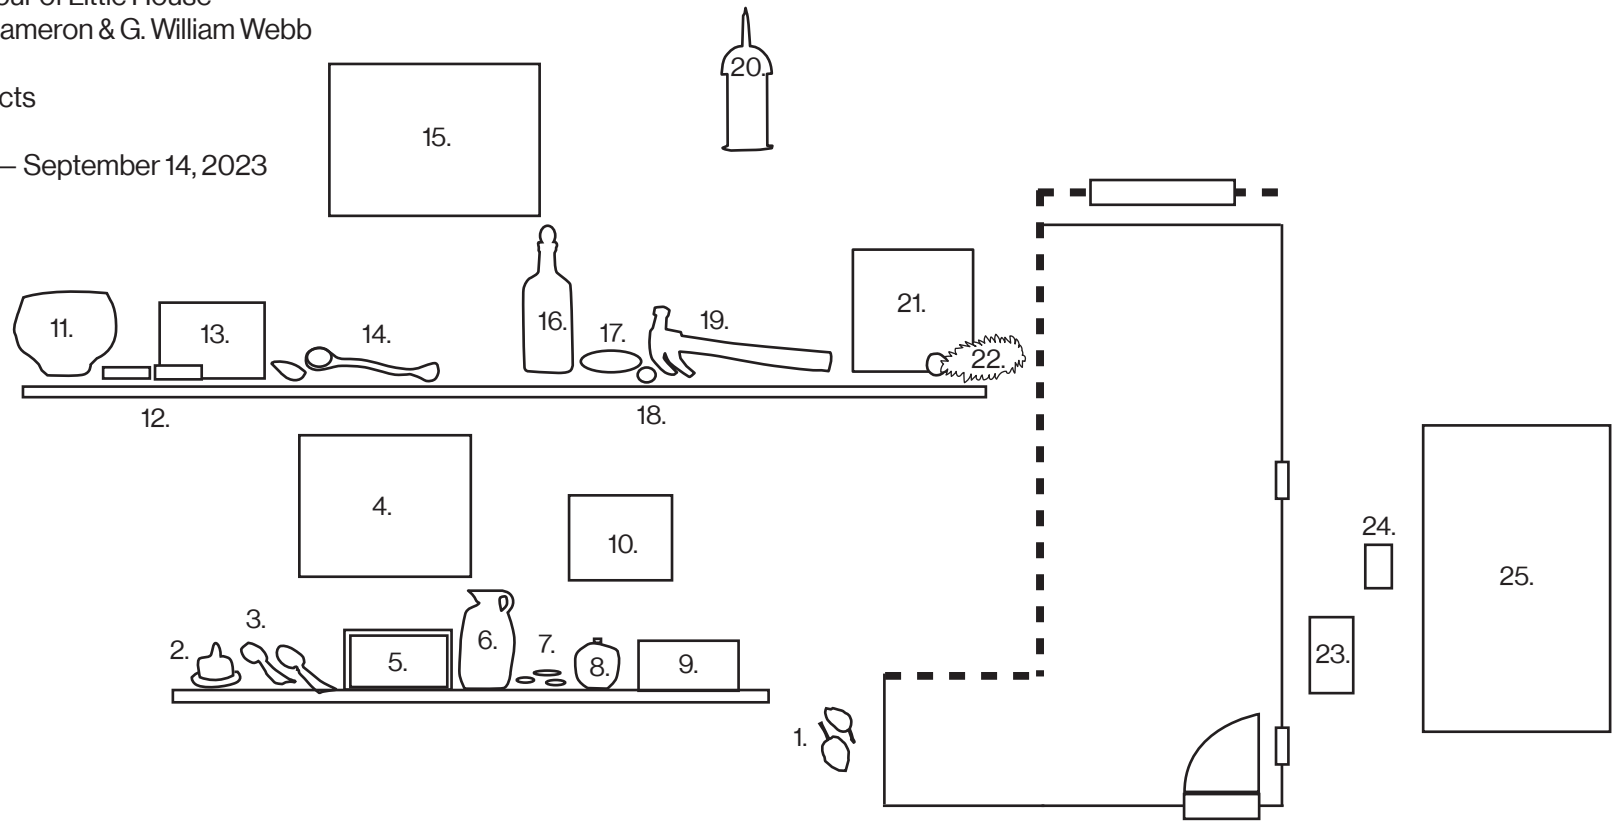

A walking tour of Little House
By Robin Cameron & G. William Webb

Peep Projects

August 10 — September 14, 2023

1. Precious Metal (Apple Seedling) 2023, 4in, Cast Silver, Dimensions Variable — Cast leaves from an apple seedling grown from an apple that was eaten by the artist's mother found in her purse after she passed.

2. Crazy Jar, no date, 3.5in x 3.5in x 4in glass jar with found objects — A jar collected by the artist's mother that contains found broken pieces of ceramic and stone.

3. Love Spoons, no date, 6inx 1.5 in enamel spoons — Two metal spoons, one rusted found on the property and the other that the artist's use daily in their kitchen, there is local lore about carved spoons called 'love spoons' that were given to potential love interests before an engagement as a Welch tradition.

4. Lilac Painting, signed M. Lane, 1968, 18in x 24in — The artists purchased this painting at a charity auction for the local fire department in Hebron.

5. Vermont License Plate, 9316 K, 1974, 12in x 6in — This Vermont license plate was found in the ceiling of the house it was used to plug a hole in the plaster.

6. Frankoma Pottery, no date, 6.25in x 3in x 3in — The pottery is originally from Oklahoma and the artist's Aunt found at a thrift store and gave the couple her collection when they moved to the house.

7. Flattened Coins, no date, 1in — The day after the couple were married (Aug 10th, 2019) they placed coins on the railroad track to be flattened to commemorate the event.

8. Apple Tea Set, no date, 2.25in x 2.25in x 3in — An apple that contains a miniature tea set inside, found in Iowa on a family trip.

9. Ceramic, 2022, 4in x 8.25in x 2in — A handmade brick that is made to match the size of the original

bricks for the house.

10. Framed Drawing of a Cow, no date, 10.5in x 12.5in — Cow drawing from a child found inside a notebook and was framed, purchased on a family trip to Iowa.

11. Clary Illian Pottery, 2018, eathernware, 4in x 4in x 4in — The artists visit Clary's studio each time they go back to Iowa and have amassed a collection of Clary's work. She studied under the renowned potter Bernard Leach.

12. Handmade Ceramic Tiles, 2021, dimentions variable — These handmade ceramic tiles were created by the artist as a test for the house.

13. Wallpaper and Plaster, no date, 11in x 17in — As the renovation progressed the artists have been slowly taking apart the house and this section of the wallpaper and plaster was kept in tact.

14. Love Spoon, 2018, carved pine spoon, 9in x 1.5in x 0.5in — This spoon was made by the artist as part of a workshop that he taught in Doha, Qatar.

15. Still Life Painting, no date, 14.5in x 10in — This painting was purchased by the artists as a birthday gift locally at an antique store in upstate New York.

16. Glass Bottle and Carved Wooden Robin's Egg, 2023, Wood and Glass, 9.5in x 3in x 1in — This bottle was found in tact in the artists yard and they carved a robin's egg to adorn the mouth of the bottle.

17. Clay Foot Print Impressions, 1981, Ceramic, 6.5in x 5in — The artists' parents pressed her feet in clay a few months after she was born.